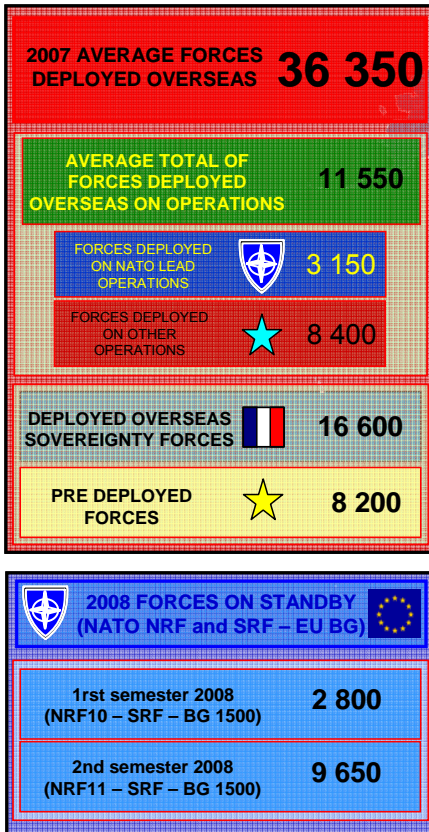

FRENCH FORCES DEPLOYED or ON STANDBY*

*data include all services and sovereignty forces deployed out of mainland but do not include military defence cooperation

Link to FRA MOD: www.defense.gouv.fr