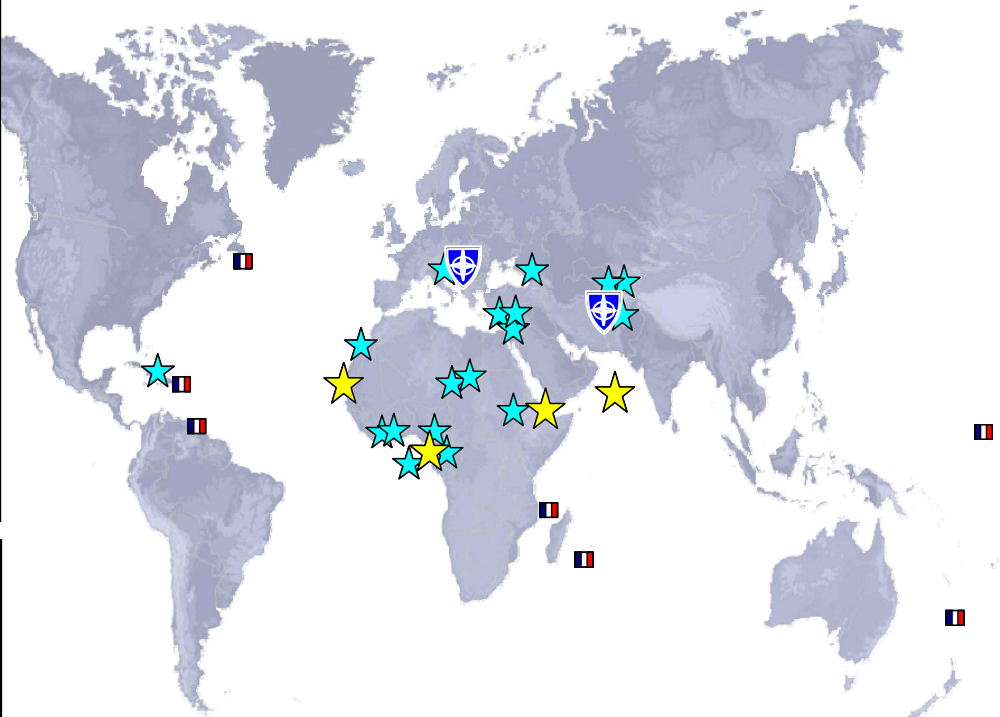

FRENCH FORCES DEPLOYED or ON STANDBY*

*data include all services and sovereignty forces deployed out of mainland but do not include military defence cooperation

Link to FRA MOD: www.defense.gouv.fr