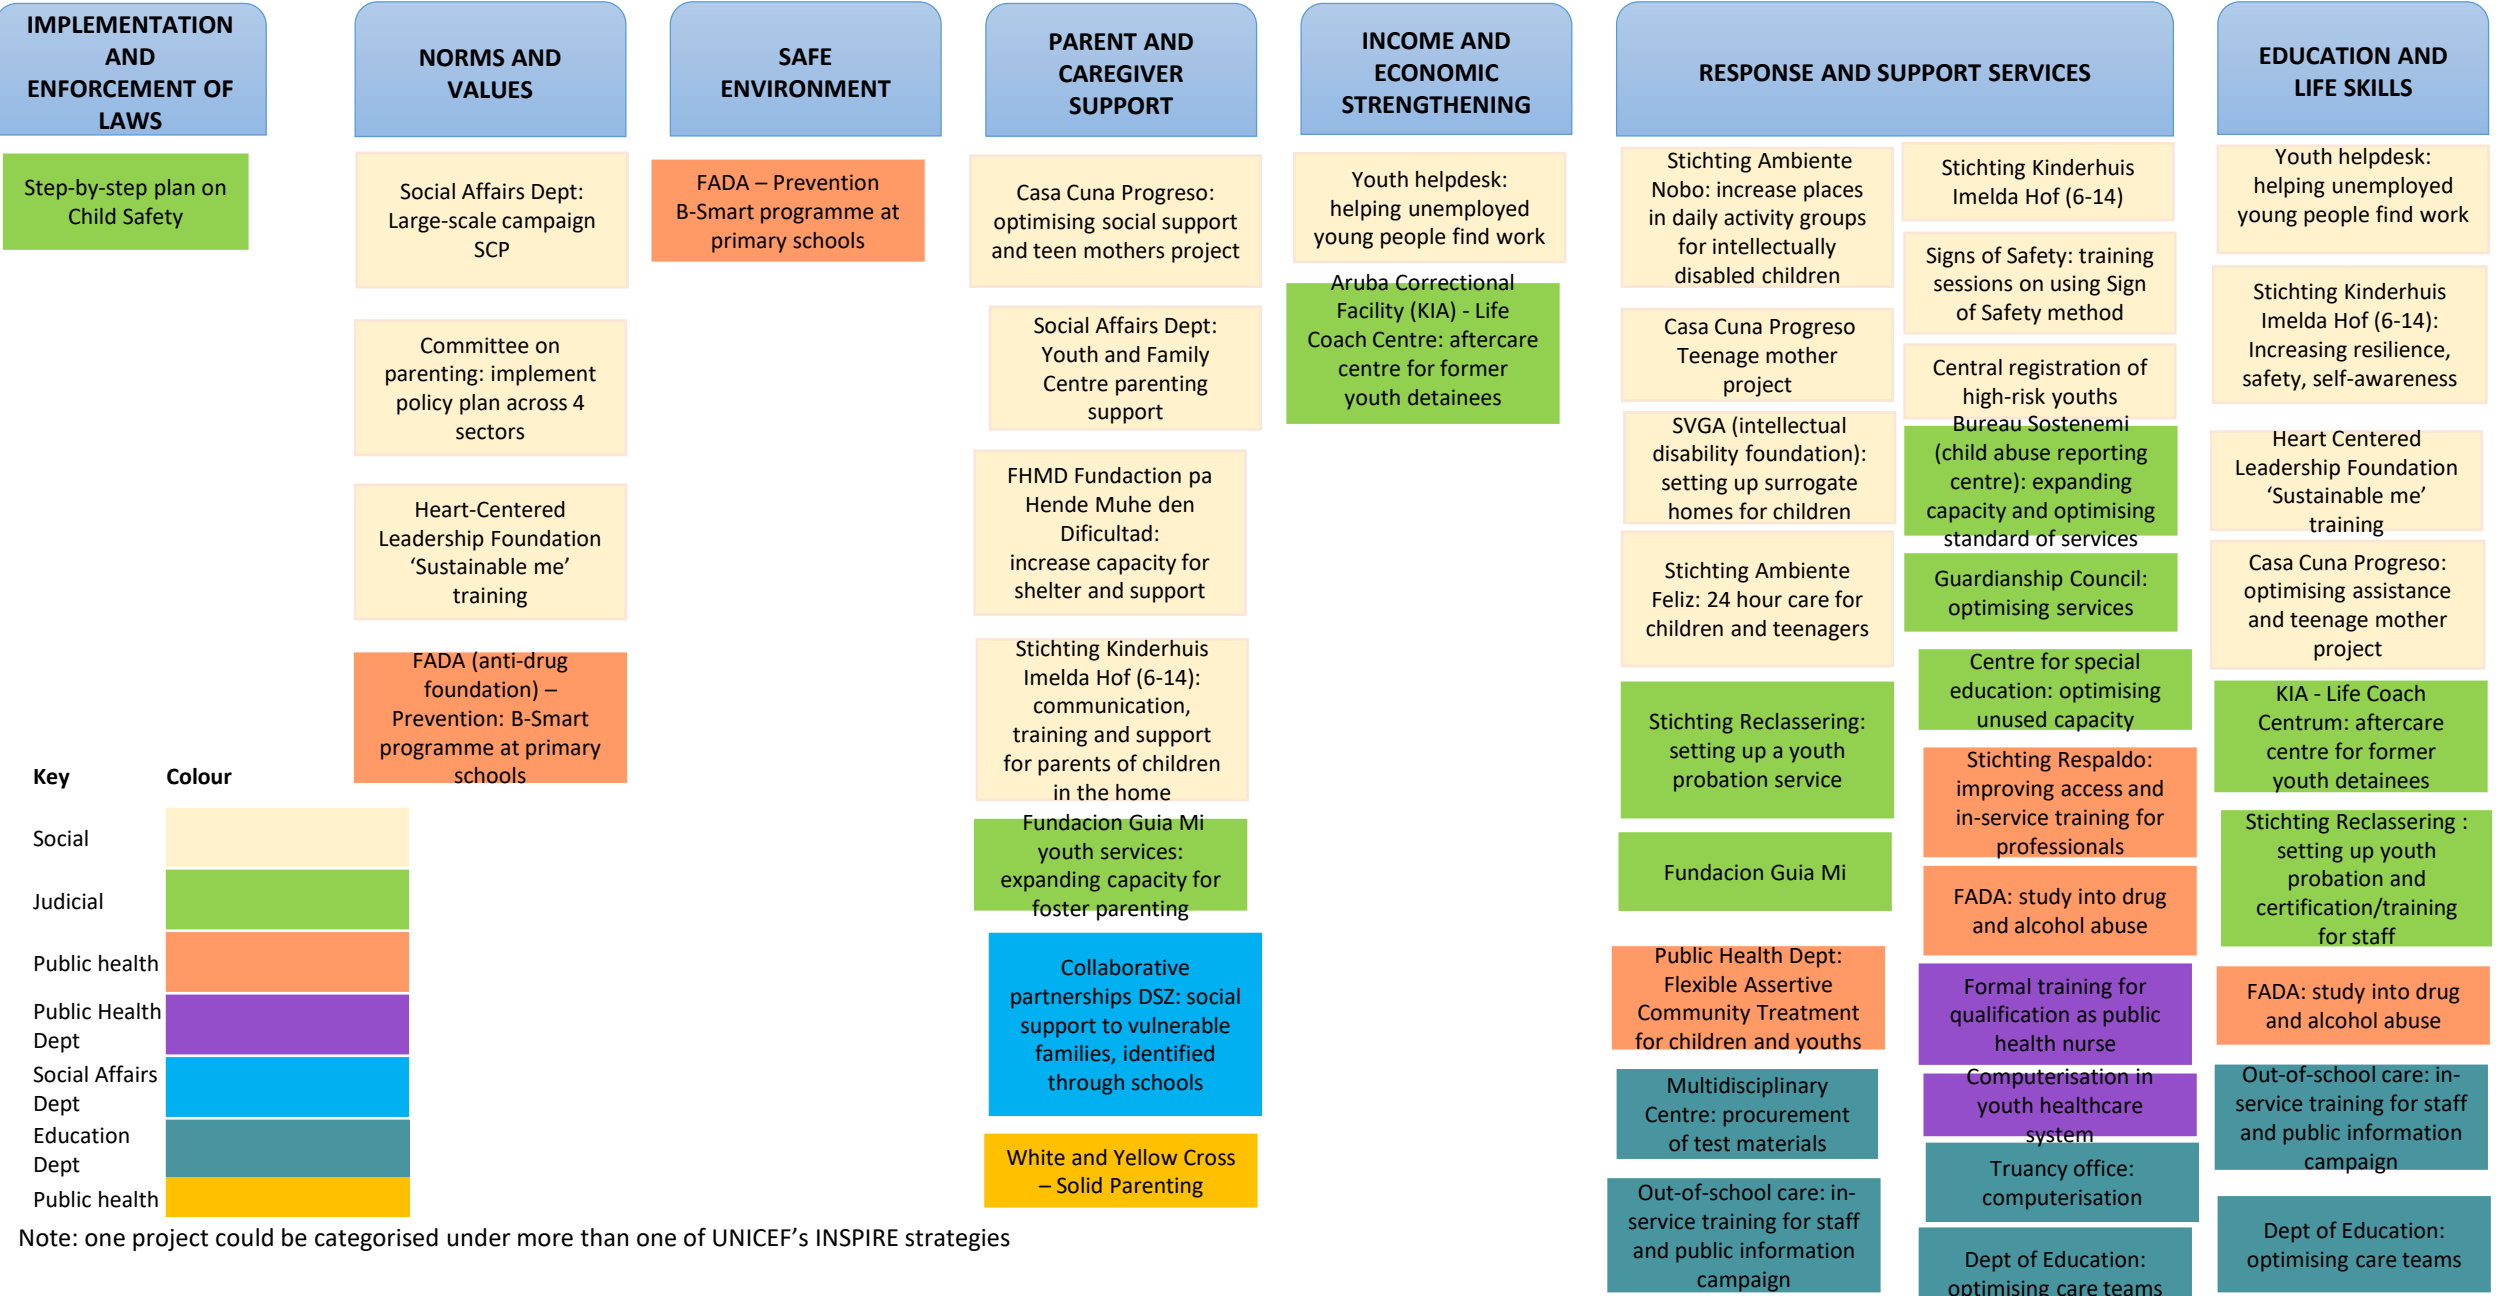

Social Crisis Plan (SCP) Intersectoral Approach

Note: one project could be categorised under more than one of UNICEF’s INSPIRE strategies