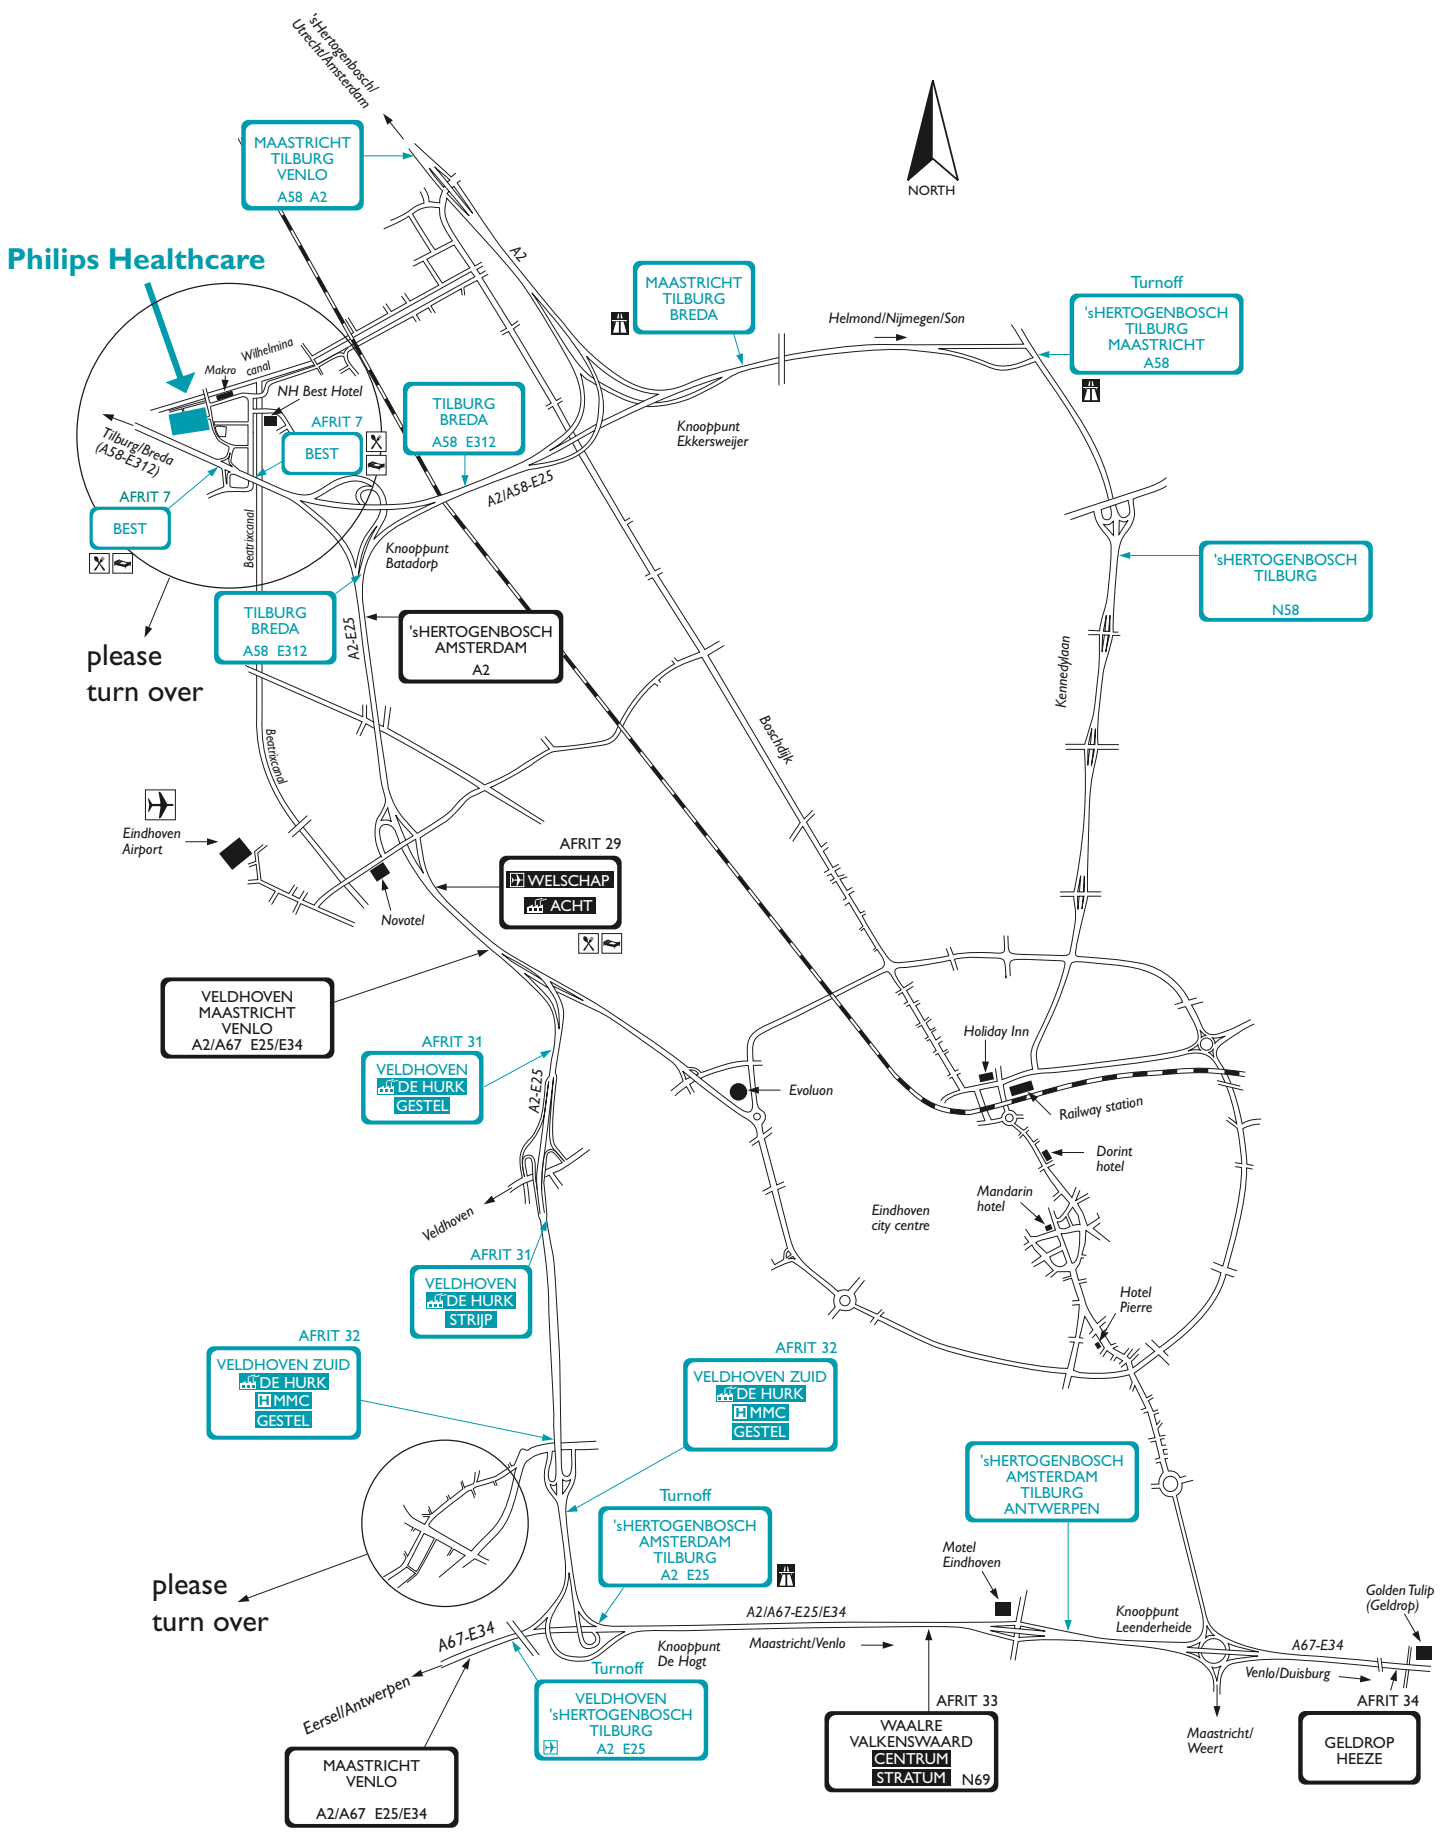

Philips Healthcare

please turn over

please turn over

How to find Philips Healthcare and the Professor Holst Center for Training and Education in Best

Philips Healthcare

Philips Healthcare
Refurbished Systems
De Run 5432
5504 DE Veldhoven
040-2587625